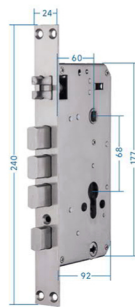

918 Mortise