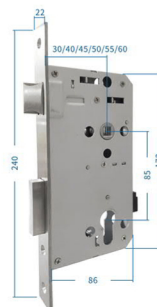

Mortise (mm)

Mortise European